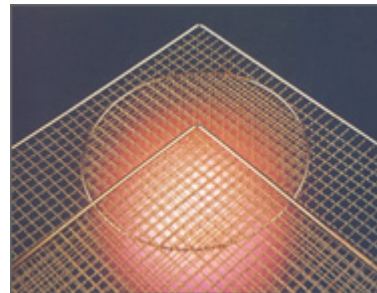

## Crimped Wire Mesh

### [Crimped Wire Mesh:](#)

Material: S.S./Iron/Steel Wire/Brass Wire

Features: Weaving with pre-crimped wire, offering strong structure

Applications: [Crimped wire mesh](#) products are used as fence or filters in a lot of industries; heavy duty crimped wire mesh products are mostly used as screen in mining, coal factory, construction and other industries.

Wire Mesh for Roast:

Wire mesh for roast is woven and welded of stainless steel or low carbon [galvanized wire](#). It is heat resisting, corrosion resisting, nonpoisonous, tasteless and convenient for handling. It has a fixed shape and can be used to roast flour food and meat. The shape can be round, square, curve and so on.

**Description:** the crimped wire mesh is mainly used in sieving fields of industries. In order to generate and separate the finest particles of chemicals, fertilizers, cement or pharmaceuticals, we usually put the screens in series.