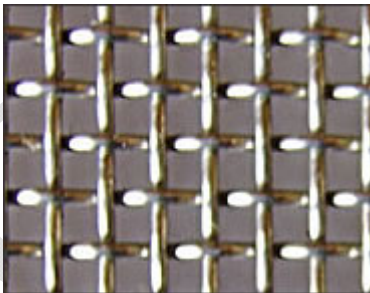

## Crimped Wire Mesh

### [Crimped Wire Mesh:](#)

Material: S.S./Iron/Steel Wire/Brass Wire

Features: Weaving with pre-crimped wire, offering strong structure

Applications: [Crimped wire mesh](#) products are used as fence or filters in a lot of industries; heavy duty crimped wire mesh products are mostly used as screen in mining, coal factory, construction and other industries.

Wire Mesh for Roast:

Wire mesh for roast is woven and welded of stainless steel or low carbon [galvanized wire](#). It is heat resisting, corrosion resisting, nonpoisonous, tasteless and convenient for handling. It has a fixed shape and can be used to roast flour food and meat. The shape can be round, square, curve and so on.

**Description:** the crimped wire mesh is mainly used in sieving fields of industries. In order to generate and separate the finest particles of chemicals, fertilizers, cement or pharmaceuticals, we usually put the screens in series.