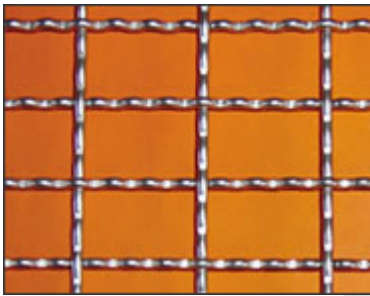

## Crimped Wire Mesh

### [Crimped Wire Mesh:](#)

Material: S.S./Iron/Steel Wire/Brass Wire

Features: Weaving with pre-crimped wire, offering strong structure

Applications: [Crimped wire mesh](#) products are used as fence or filters in a lot of industries; heavy duty crimped wire mesh products are mostly used as screen in mining, coal factory, construction and other industries.

Wire Mesh for Roast:

Wire mesh for roast is woven and welded of stainless steel or low carbon [galvanized wire](#). It is heat resisting, corrosion resisting, nonpoisonous, tasteless and convenient for handling. It has a fixed shape and can be used to roast flour food and meat. The shape can be round, square, curve and so on.

**Description:** the crimped wire mesh is mainly used in sieving fields of industries. In order to generate and separate the finest particles of chemicals, fertilizers, cement or pharmaceuticals, we usually put the screens in series.